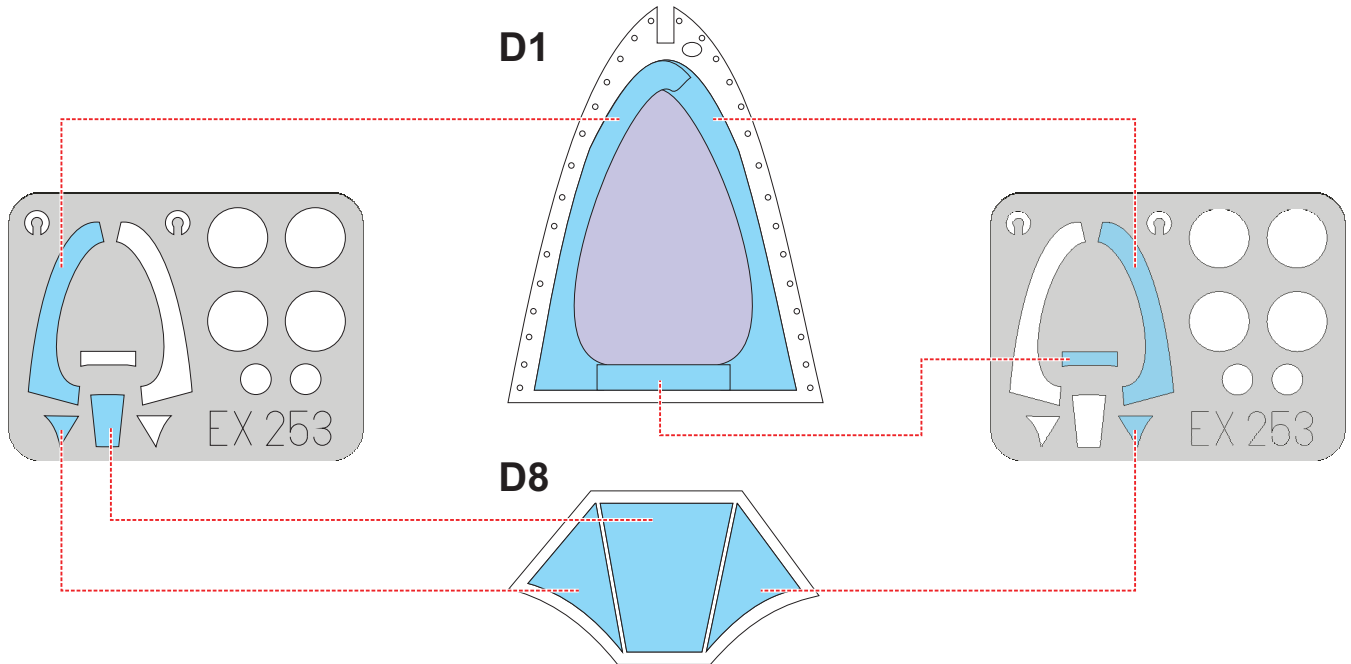

eduard
MASK

EX 253

Sea Fury FB.II 1/48

The die-cut mask for accurate canopy frame painting of the
Trumpeter scale 1/48 KIT

LIQUID MASK

D8

D1