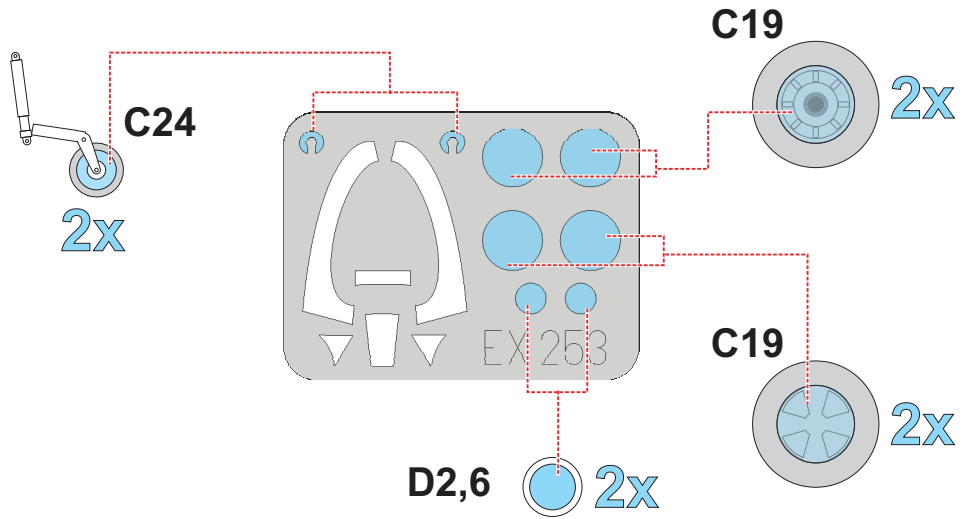

eduard
MASK

EX 253

Sea Fury FB.II 1/48

The die-cut mask for accurate canopy frame painting of the
Trumpeter scale 1/48 KIT

LIQUID MASK

D8

D1