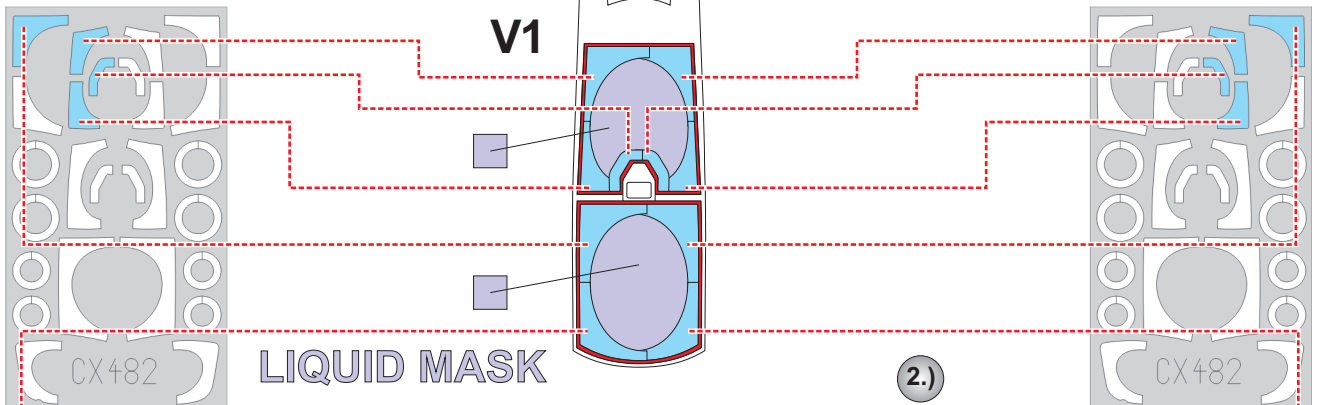

INTERIOR COLOR