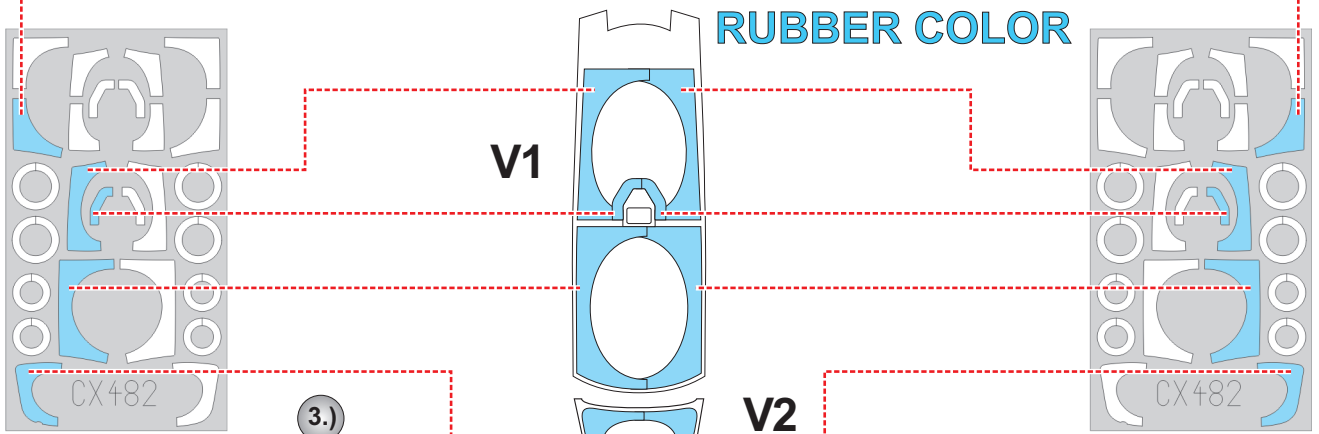

RUBBER COLOR