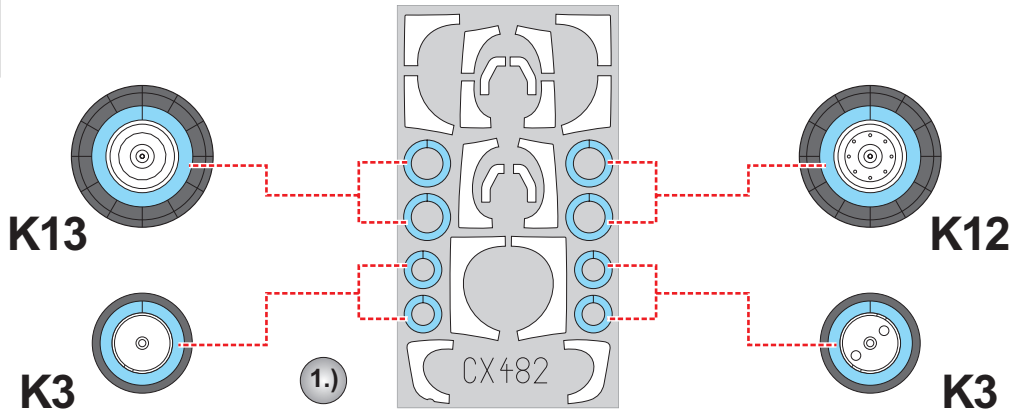

# MiG-29UB Izdelye 9.51 1/72

The die-cut mask for accurate canopy frame painting of the  
*Trumpeter* scale 1/72 KIT