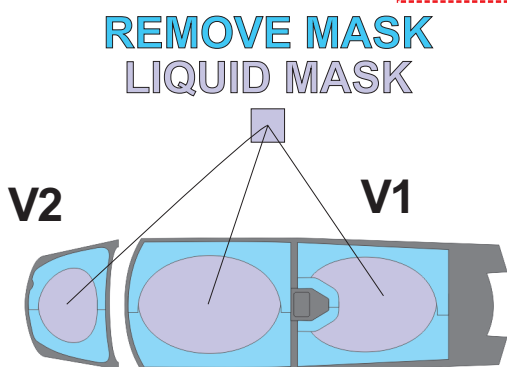

RUBBER COLOR