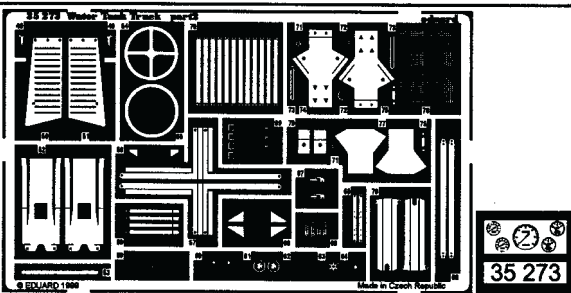

Water Tank Truck

1/35 scale detail set for Italeri kit

35 273

-  OPPOSITE SIDE
-  REMOVE
-  REPLACE
-  GRIND
-  BEND