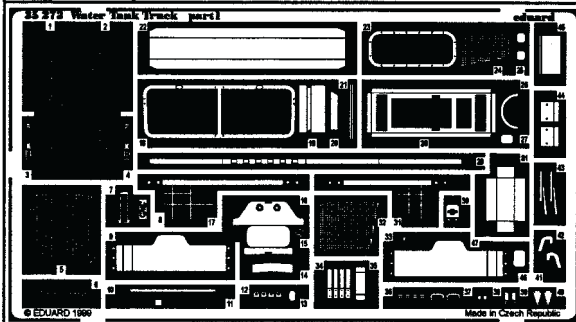

Water Tank Truck

1/35 scale detail set for Italeri kit

35 273

-  OPPOSITE SIDE
-  REMOVE
-  REPLACE
-  GRIND
-  BEND