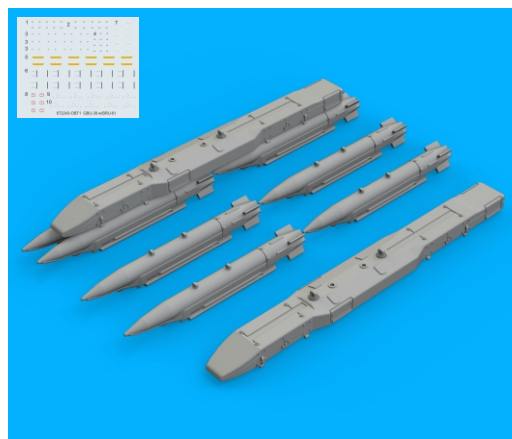

BEST BRASS RESIN AROUND!