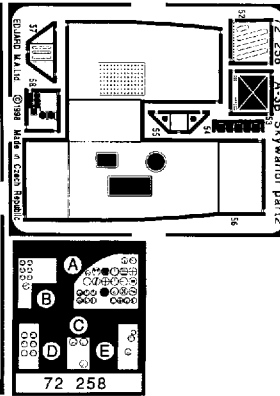

# A-3B Skywarrior

1/72 scale detail set for Hasegawa kit

-  OPPOSITE SIDE
-  REMOVE
-  BEND
-  REPLACE
-  GRIND
-  OPTION