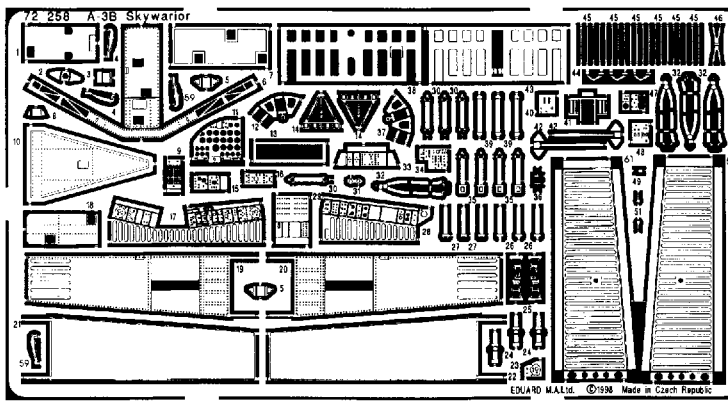

# A-3B Skywarrior

1/72 scale detail set for Hasegawa kit

-  OPPOSITE SIDE
-  REMOVE
-  BEND
-  REPLACE
-  GRIND
-  OPTION

## A SEAT