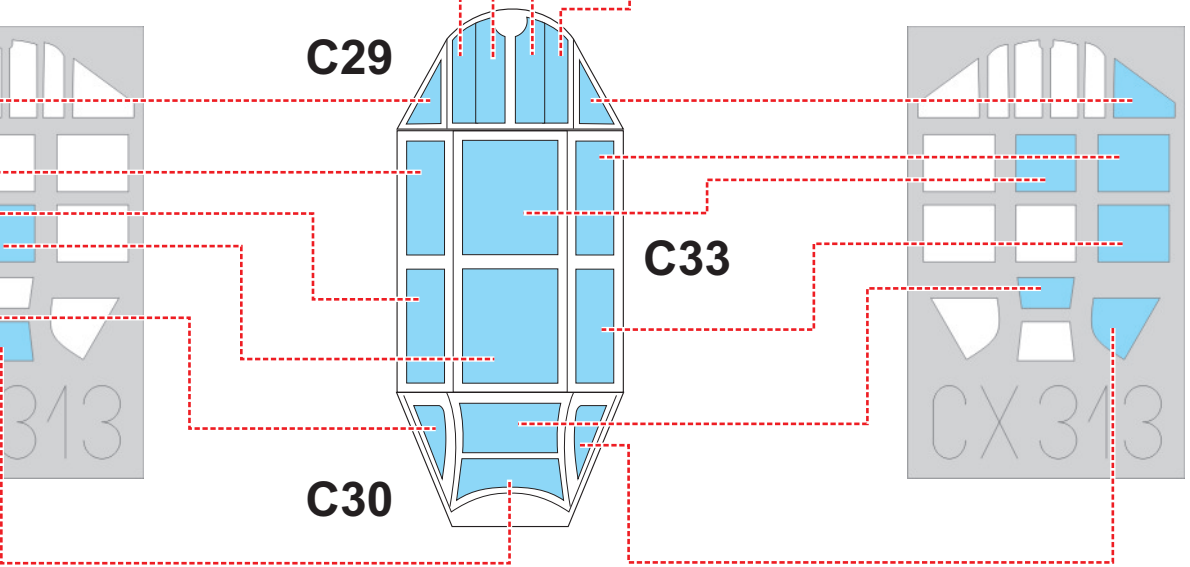

eduard
MASK

CX 313

Bf 109G 1/72

The die-cut mask for accurate canopy frame painting of the
Italeri scale 1/72 **KIT**

C29

C33

C30

C30

C33

C29