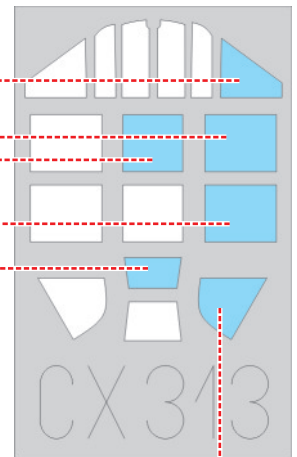

eduard
MASK

CX 313

Bf 109G 1/72

The die-cut mask for accurate canopy frame painting of the
Italeri scale 1/72 **KIT**

C29

C33

C30

C30

C33

C29