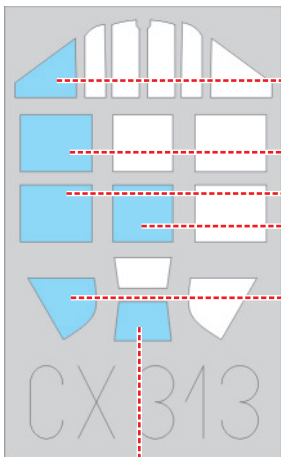

eduard
MASK

CX 313

Bf 109G 1/72

The die-cut mask for accurate canopy frame painting of the
Italeri scale 1/72 **KIT**

C29

C33

C30

C30

C33

C29