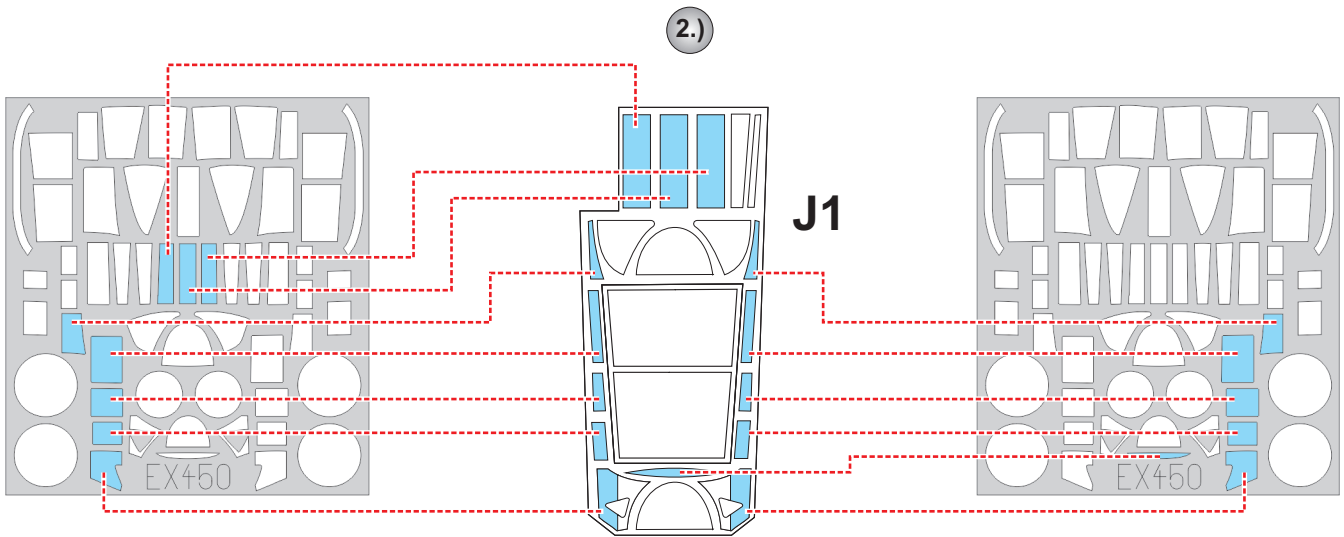

eduard
MASK

EX 450

P-61B 1/48

The die-cut mask for accurate canopy frame painting of the
Great Wall Hobby L4810 scale 1/48 KIT

LIQUID MASK