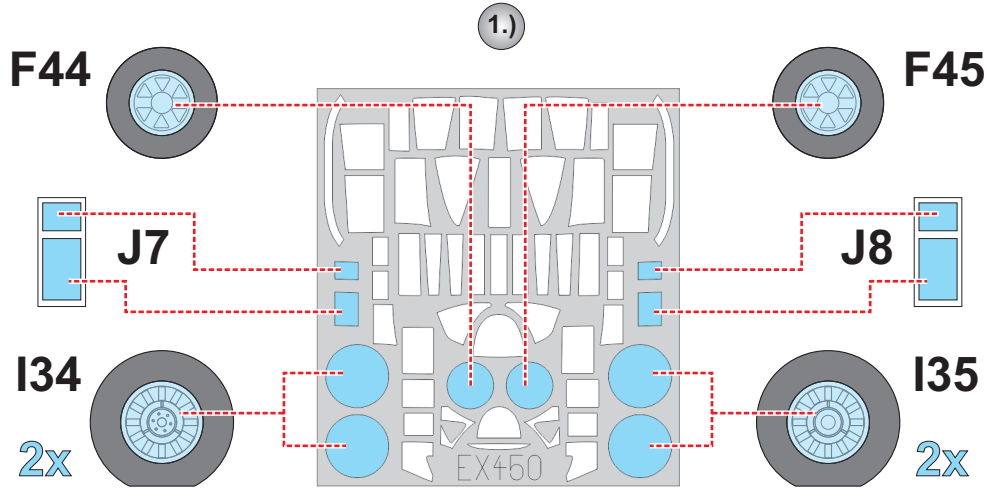

eduard
MASK

EX 450

P-61B 1/48

The die-cut mask for accurate canopy frame painting of the
Great Wall Hobby L4810 scale 1/48 KIT

LIQUID MASK