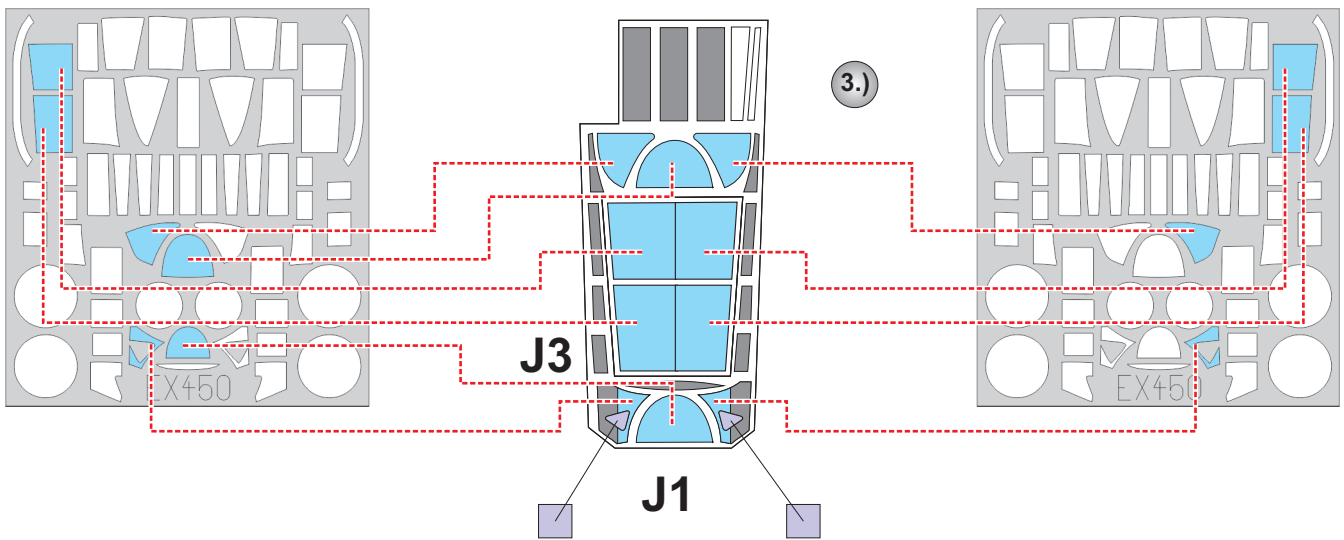

eduard
MASK

EX 450

P-61B 1/48

The die-cut mask for accurate canopy frame painting of the
Great Wall Hobby L4810 scale 1/48 KIT

LIQUID MASK