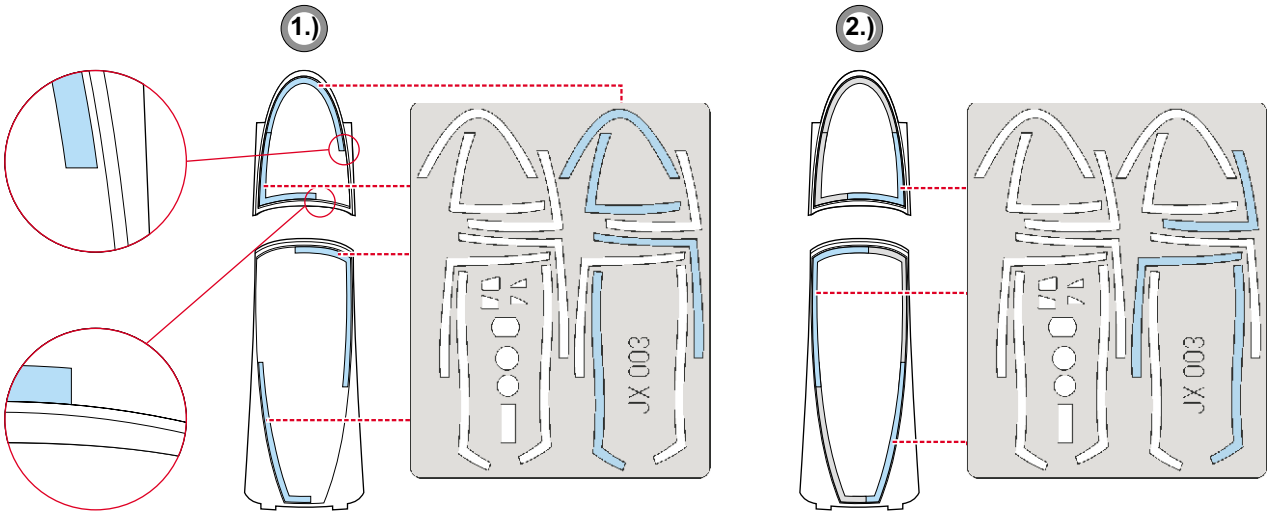

eduard
MASK

F-18C Hornet 1/32

The die-cut mask for accurate canopy frame painting of the
Academy 1/32 KIT

JX 003

LIQUID MASK

8.)

CAMOUFLAGE COLOR

LIQUID MASK ■

9.)

REMOVE MASK