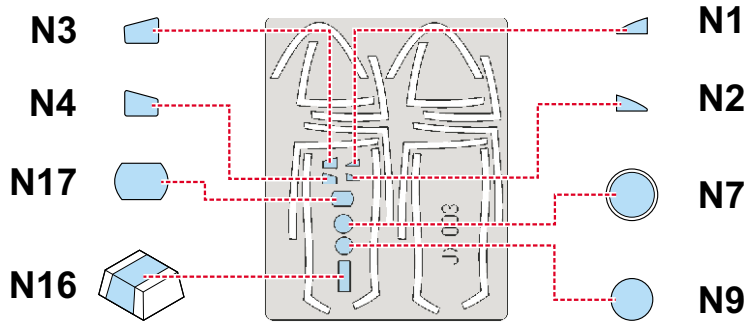

eduard
MASK

F-18C Hornet 1/32

The die-cut mask for accurate canopy frame painting of the
Academy 1/32 KIT

JX 003

LIQUID MASK

8.)

CAMOUFLAGE COLOR

LIQUID MASK ■

9.)

REMOVE MASK