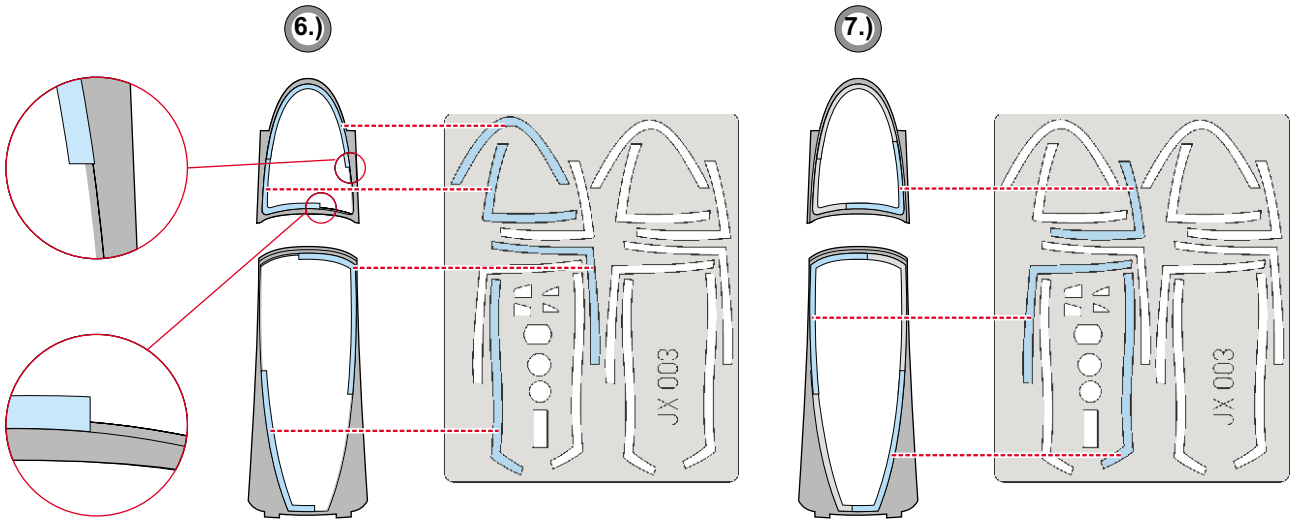

eduard
MASK

F-18C Hornet 1/32

The die-cut mask for accurate canopy frame painting of the
Academy 1/32 KIT

JX 003

LIQUID MASK

8.)

CAMOUFLAGE COLOR

LIQUID MASK ■

9.)

REMOVE MASK