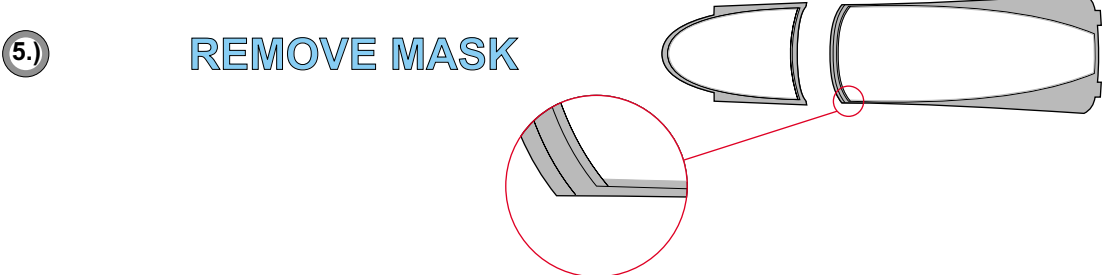

eduard
MASK

F-18C Hornet 1/32

The die-cut mask for accurate canopy frame painting of the
Academy 1/32 KIT

JX 003

LIQUID MASK

8.)

CAMOUFLAGE COLOR

LIQUID MASK ■