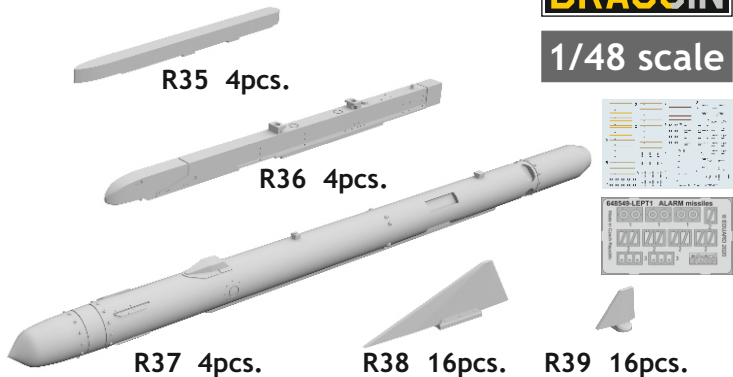

648 549 ALARM missiles

eduard
BRASSIN

1/48 scale

COLOURS

GSI Creos (GUNZE)			Mr.METAL COLOR	
AQUEOUS	Mr.COLOR			
H318	C318	RADOME		
H334	C334	BARLEY GRAY		

This product contains metal and resin detail parts for upgrading scale plastic models. When selecting this set make sure that it is for the kit mentioned in product name as these sets are made specifically for that kit. When upgrading the model some cutting or corrections may be necessary for parts to fit accurately. **WARNING!** This set contains small and sharp parts. Work carefully in a ventilated and well-lit room. Safety glasses are recommended. This product is not suitable for children below 14 years of age.