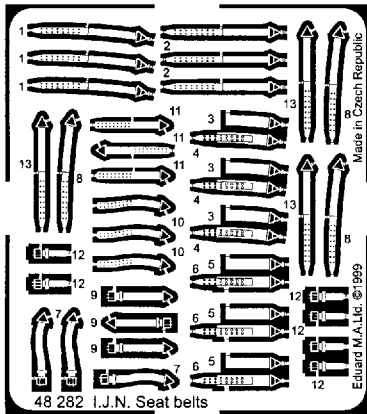

# I.J.N. seat belts

1/48 scale detail set for plastic kits

-  OPPOSITE SIDE
-  REMOVE
-  BEND
-  REPLACE
-  GRIND
-  OPTION

Late type

Early type