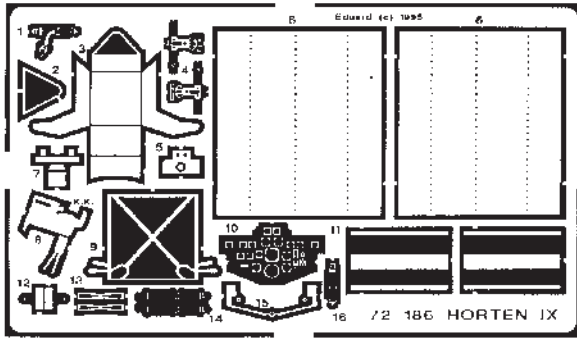

HORTEN IX/GO 229

72 186

1/72 scale detail set for REVELL kit

-  OPPOSITE SIDE
-  REMOVE
-  BEND
-  REPLACE