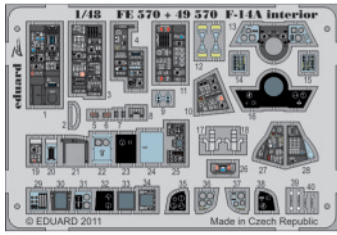

ORIGINAL KIT PARTS  
 PŮVODNÍ DÍLY STAVEBNICE

PHOTO-ETCHED PARTS  
 LEPTANÉ DÍLY

PARTS TO BE REMOVED  
 DÍLY K ODSTRANĚNÍ

FILL  
 TMELIT

For further detail sets look for **eduard** 49 570 F-14A S.A. (not included in this set)

For further detail sets look for **eduard** 48 706 F-14A exterior (not included in this set)