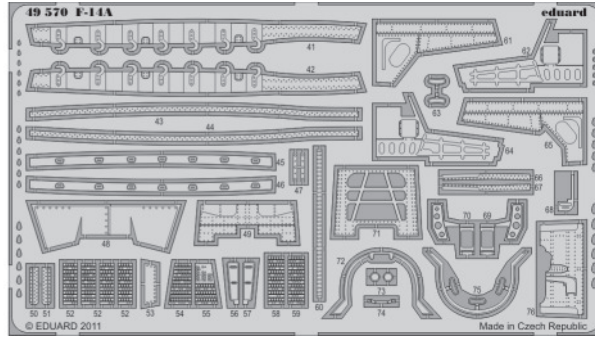

ORIGINAL KIT PARTS  
 PŮVODNÍ DÍLY STAVEBNICE

PHOTO-ETCHED PARTS  
 LEPTANÉ DÍLY

PARTS TO BE REMOVED  
 DÍLY K ODSTRANĚNÍ

FILL  
 TMELIT

For further detail sets look for **eduard** 49 570 F-14A S.A. (not included in this set)

For further detail sets look for **eduard** 48 706 F-14A exterior (not included in this set)