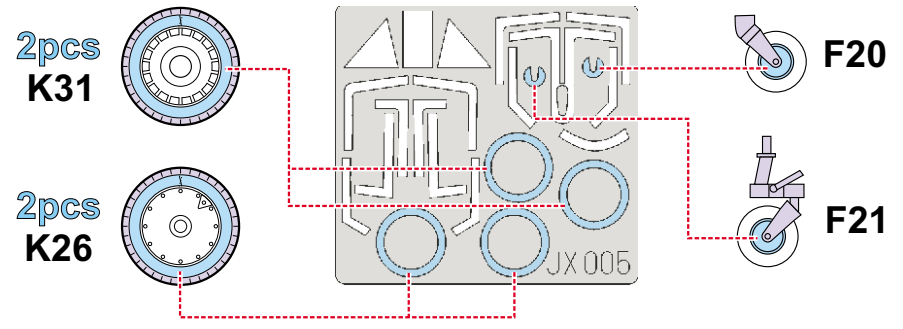

LIQUID MASK ■