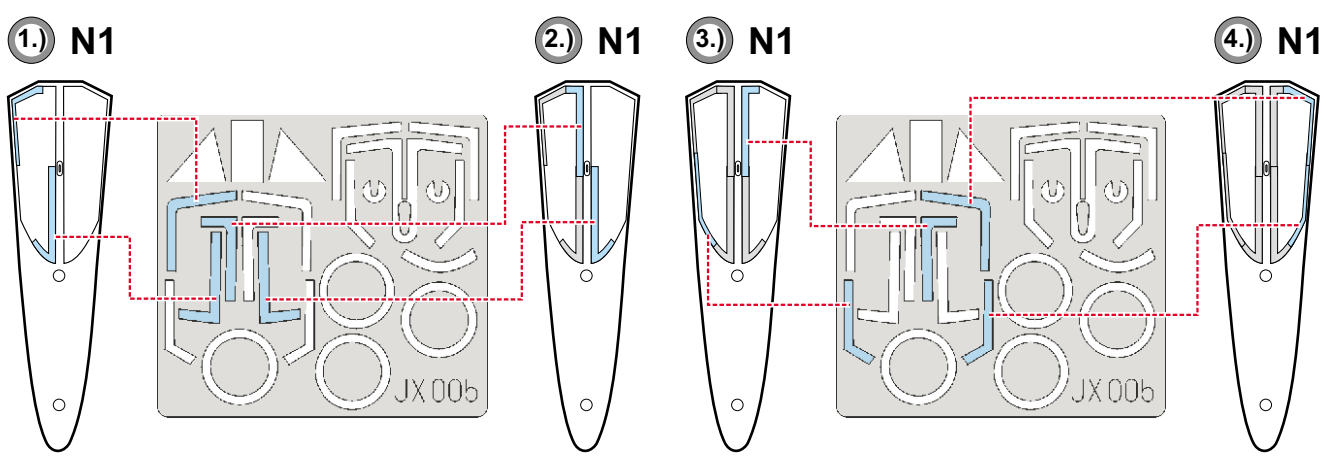

LIQUID MASK ■