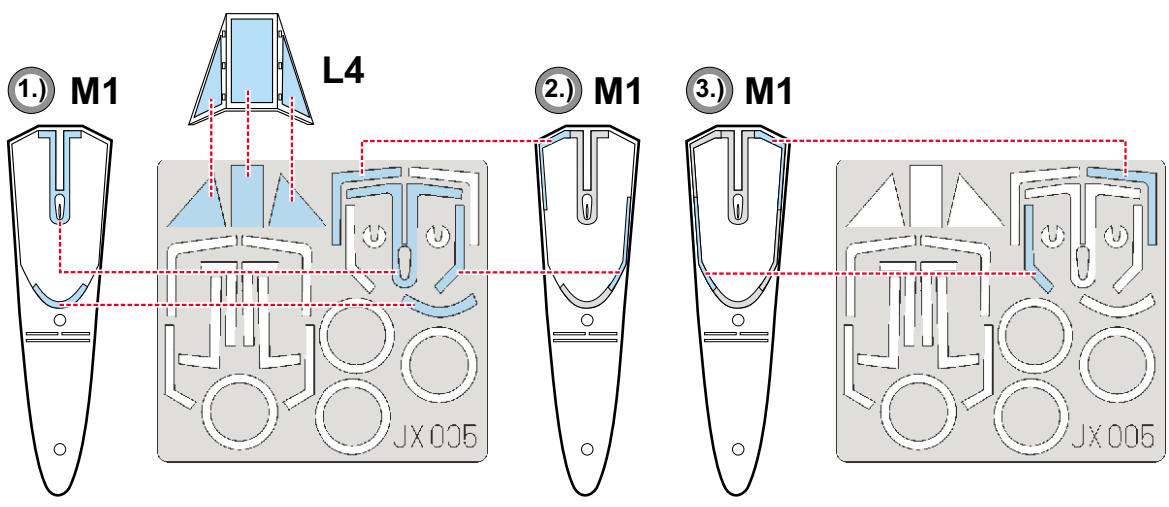

LIQUID MASK ■