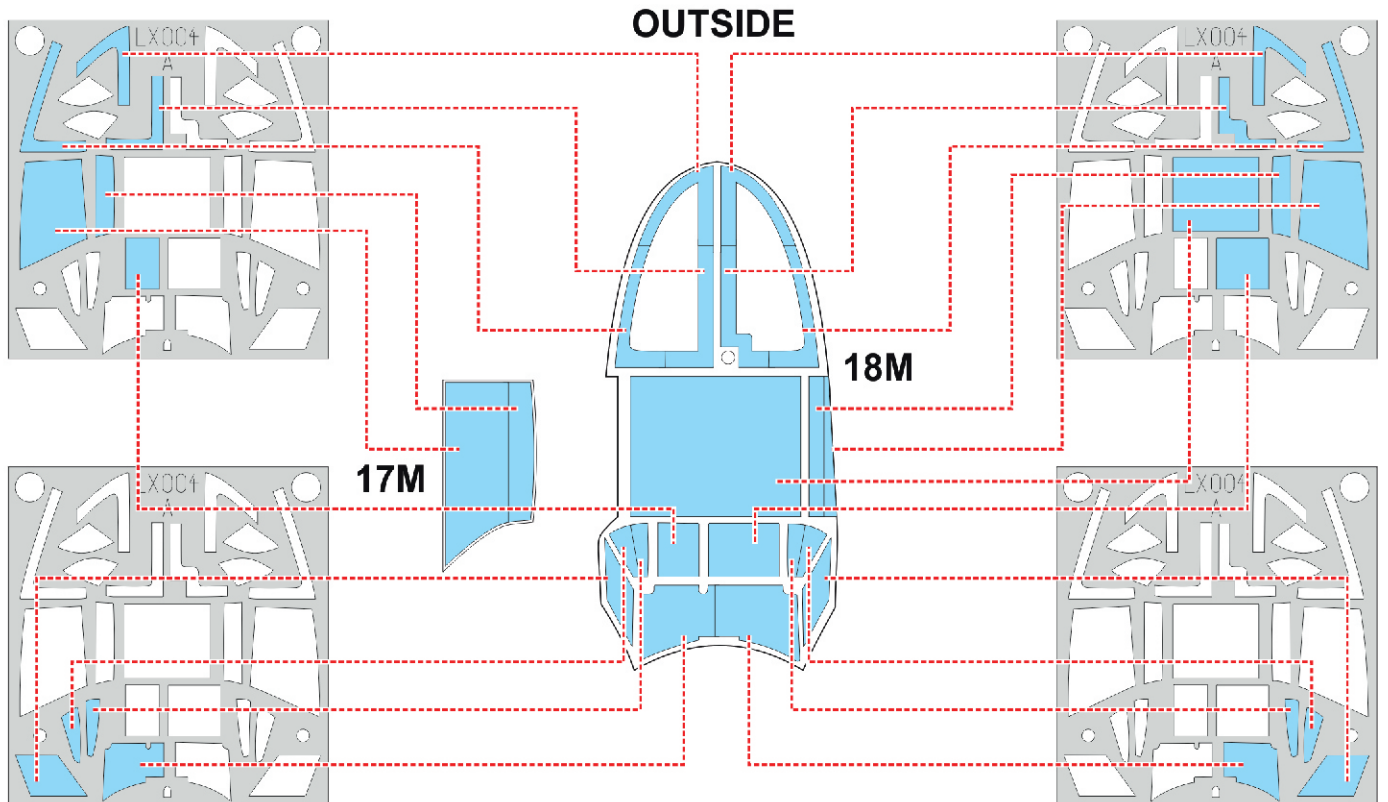

Mosquito FB Mk.VI TFace

for kit **AIRFIX**

scale **1/24**

INSIDE

INSIDE