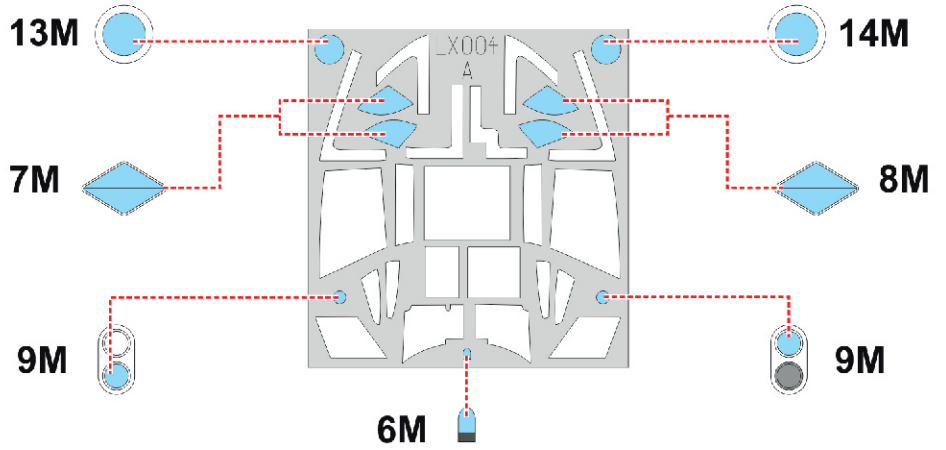

Mosquito FB Mk.VI TFace

for kit **AIRFIX**

scale **1/24**

INSIDE

INSIDE