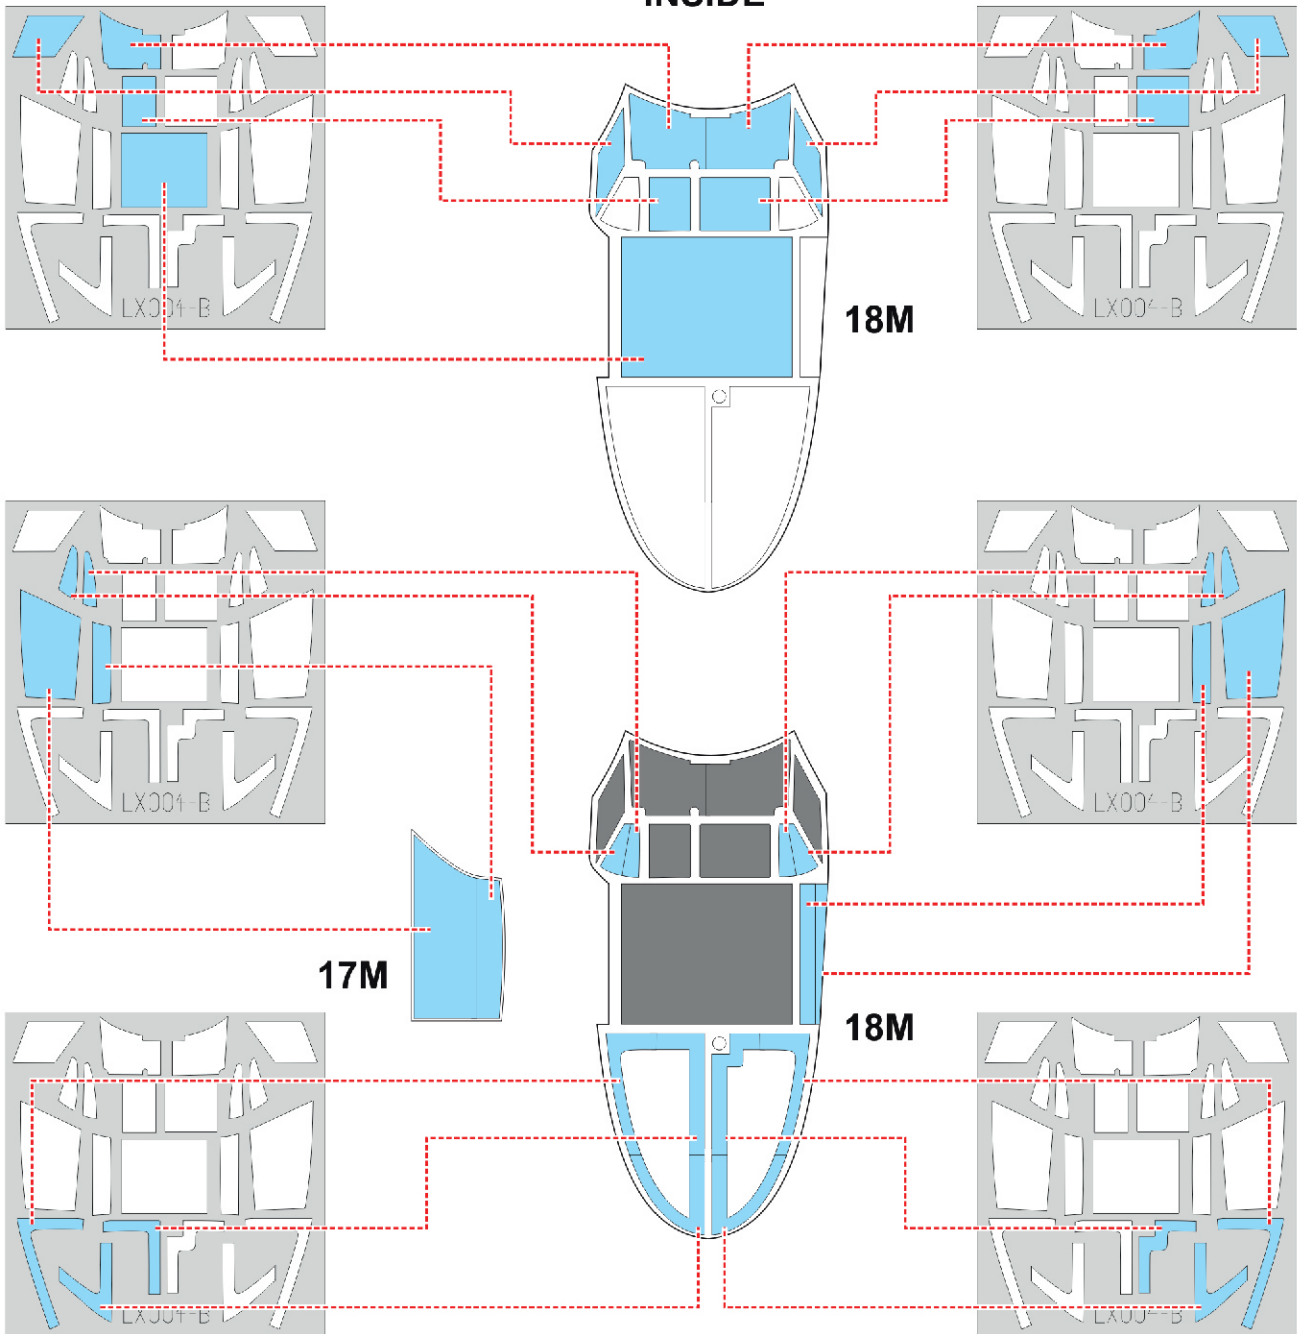

Mosquito FB Mk.VI TFace

for kit **AIRFIX**

scale **1/24**

INSIDE

INSIDE