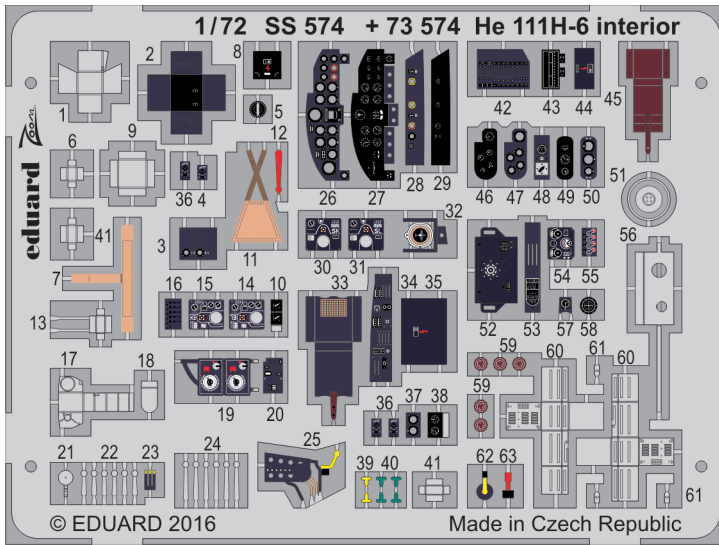

F

E

Related products: 73 573 He 111H-6 seatbelts STEEL

Related products: SS 574 + 73 574 He 111H-6 interior

Related products: 72 634 He 111H-6 exterior