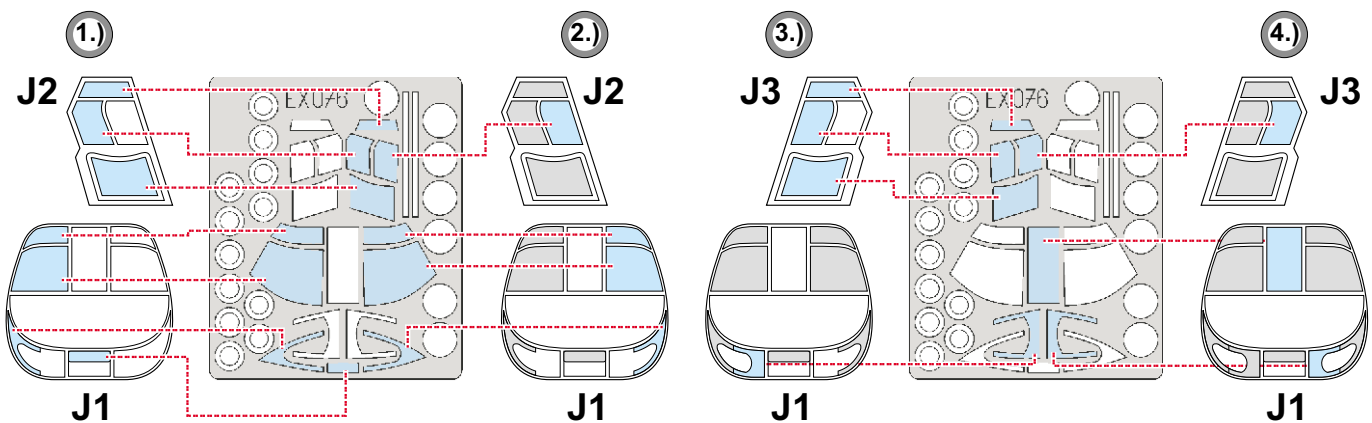

eduard
MASK

CH-46 Sea Knight 1/48

The die-cut mask for accurate canopy frame painting of the
Academy 1/48 KIT

EX 076