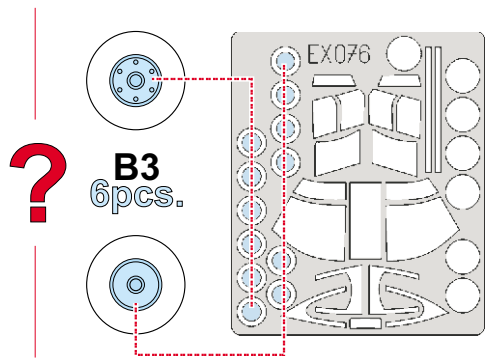

# CH-46 Sea Knight 1/48

The die-cut mask for accurate canopy frame painting of the  
*Academy 1/48 KIT*

## EX 076

**INTERIOR COLOR**

**CAMOUFLAGE COLOR**

**7.)** **REMOVE MASK**