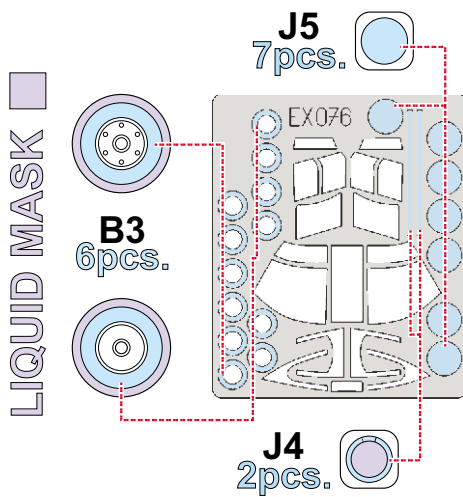

# CH-46 Sea Knight 1/48

The die-cut mask for accurate canopy frame painting of the  
*Academy 1/48 KIT*

## EX 076

**INTERIOR COLOR**

**CAMOUFLAGE COLOR**

**7.)** **REMOVE MASK**