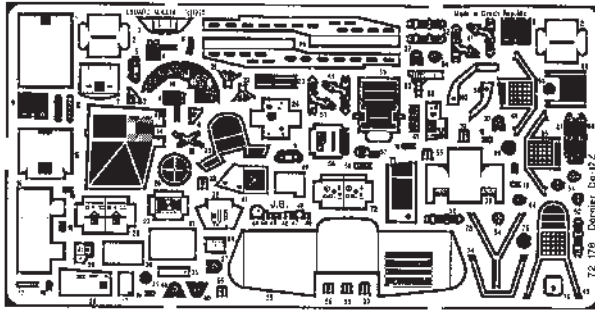

Dornier Do-17Z

1/72 scale detail set for Monogram kit

72 178

-  OPPOSITE SIDE
-  REMOVE
-  BEND
-  REPLACE
-  GRIND
-  OPTION

A COCKPIT - RIGHT SIDE

B COCKPIT - RIGHT SIDE