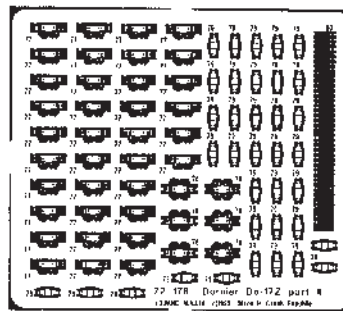

Dornier Do-17Z

1/72 scale detail set for Monogram kit

72 178

-  OPPOSITE SIDE
-  REMOVE
-  BEND
-  REPLACE
-  GRIND
-  OPTION

A COCKPIT - RIGHT SIDE

B COCKPIT - RIGHT SIDE