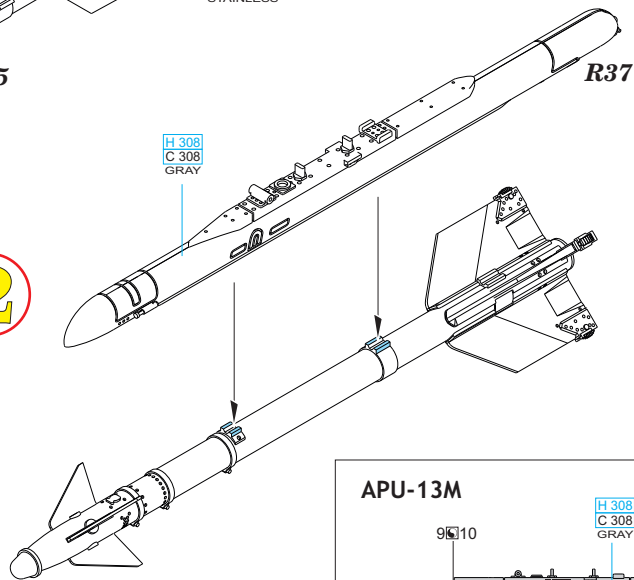

REMOVE ODSTRANIT	BEND OHNOUT	SYMMETRICAL ASSEMBLY SYMETRICKÁ MONTÁŽ
GRIND OBROUSIT	OPTION VOLBA	SCRIBE THE PANEL AND HOLES RYTÍ
DRILL HOLE VRTAT OTVOR	REPLACE NAHRADIT	REVERSE SIDE OTOČIT

PE2 FOR MISSILE IN STORAGE ONLY

1

2

APU-13M