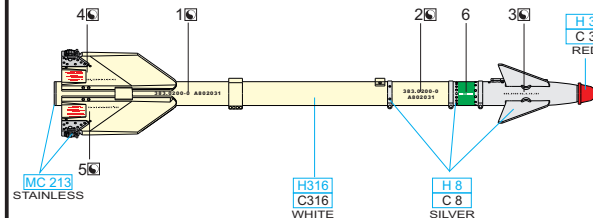

BEST BRASS RESIN AROUND!