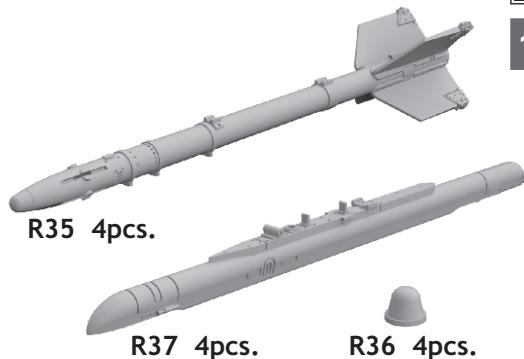

# 672 187 R-13M missiles for MiG-21

for Eduard kit - pro stavebnici Eduard

1/72 scale

R35 4pcs.

R37 4pcs.

R36 4pcs.

## COLOURS

GSI Creos (GUNZE)			Mr.METAL COLOR	
AQUEOUS	Mr.COLOR		Mr.COLOR	
[H 3]	[C 3]	RED	[MC213]	STAINLESS
[H 8]	[C 8]	SILVER		
[H308]	[C308]	GRAY		
[H316]	[C316]	WHITE		

This product contains metal and resin detail parts for upgrading scale plastic models. When selecting this set make sure that it is for the kit mentioned in product name as these sets are made specifically for that kit. When upgrading the model some cutting or corrections may be necessary for parts to fit accurately. **WARNING!** This set contains small and sharp parts. Work carefully in a ventilated and well-lit room. Safety glasses are recommended. This product is not suitable for children below 14 years of age.