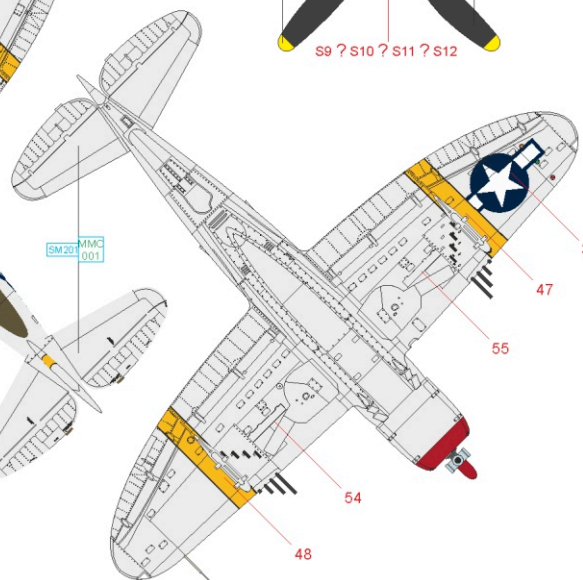

D P-47D-30-RA, s/n 44-20866, Lt. Frank J. Middleton, 65th FS, 57th FG, 12th AF, Korsika, léto 1944

BLACK	H12/MMF C33 047	YELLOW	H329/MMF C329 041	RED	H327/MMF C327 101
OLIVE DRAB	H52/MMF C12 091	GRAY	H53 C13	SUPER FINE SILVER	SM20/MMC 001