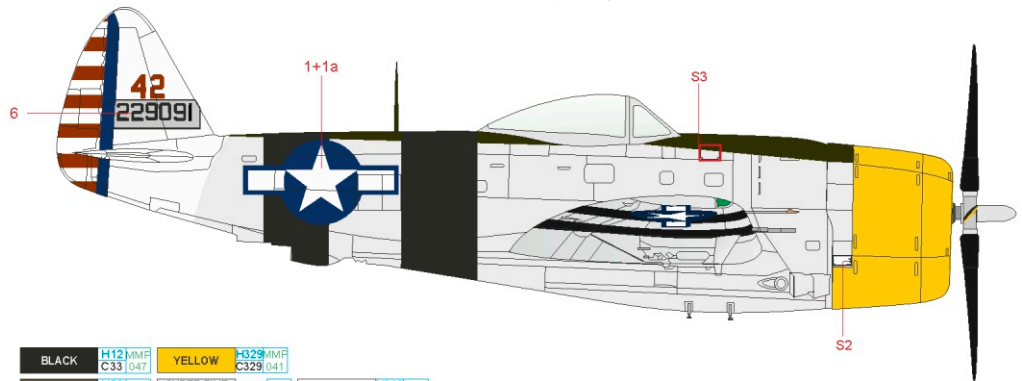

E P-47D-28-RA, s/n 42-29091, Lt. Ralph Barnes, 310th FS, 58th FG, 5th AF, letiště Mačinato, Okinawa, 1945

BLACK	H12/MMF C33 047	YELLOW	H329/MMF C329 041
OLIVE DRAB	H52/MMF C12 091	SUPER FINE SILVER	SM201/MMC 001
		WHITE	H316/MMF C316 104