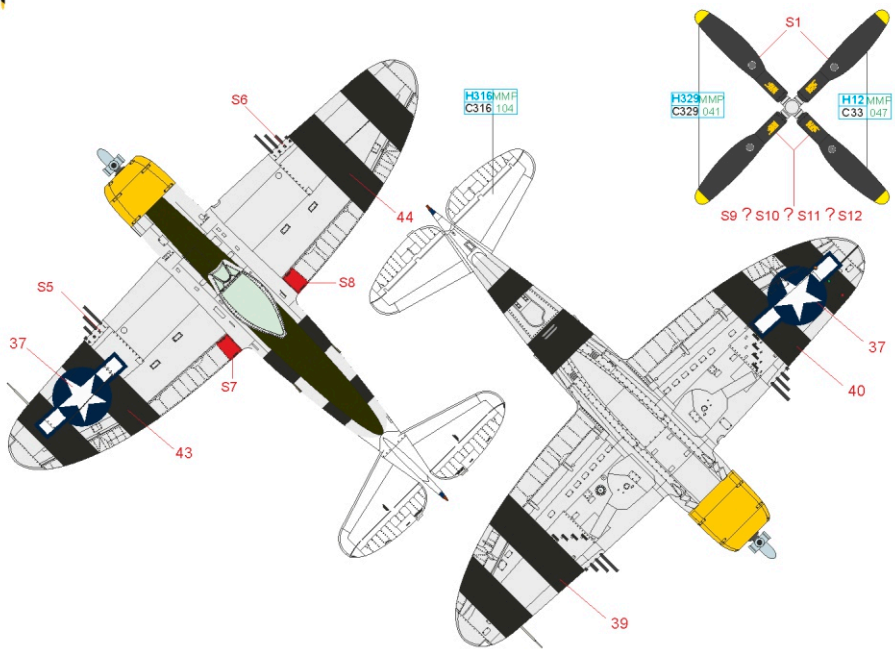

E P-47D-28-RA, s/n 42-29091, Lt. Ralph Barnes, 310th FS, 58th FG, 5th AF, letiště Mačinato, Okinawa, 1945

BLACK	H12/MMF C33 047	YELLOW	H329/MMF C329 041
OLIVE DRAB	H52/MMF C12 091	SUPER FINE SILVER	SM201/MMC 001
		WHITE	H316/MMF C316 104