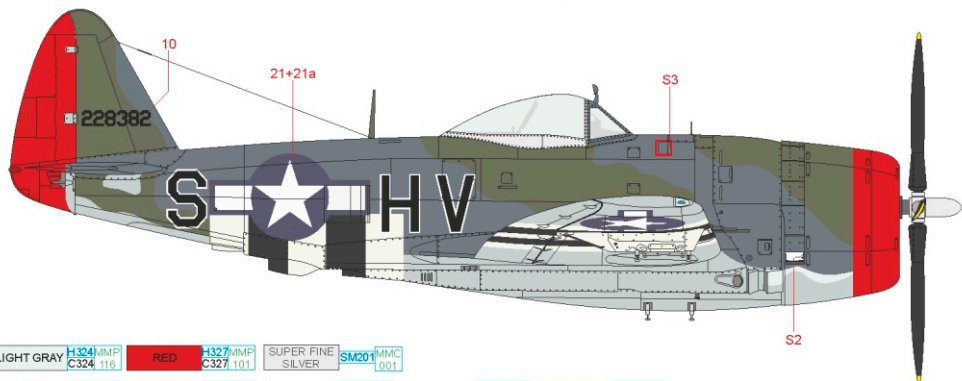

C P-47D-26-RA, s/n 42-28382, Capt. Donavon F. Smith, 61th FS, 56th FG, 8th AF, Boxted, Velká Británie, srpen 1944

LIGHT GRAY	H324/MMP C324 116	RED	H327/MMP C327 101	SUPER FINE SILVER	SM201/MMC 001	
MEDIUM SEA GRAY	H335/MMP C363 094	OCEAN GRAY	MMP C362 093	DARK GREEN	H330/MMP C361 077	
				BLACK	H12/MMP C33 047	
					YELLOW	H329/MMP C329 041