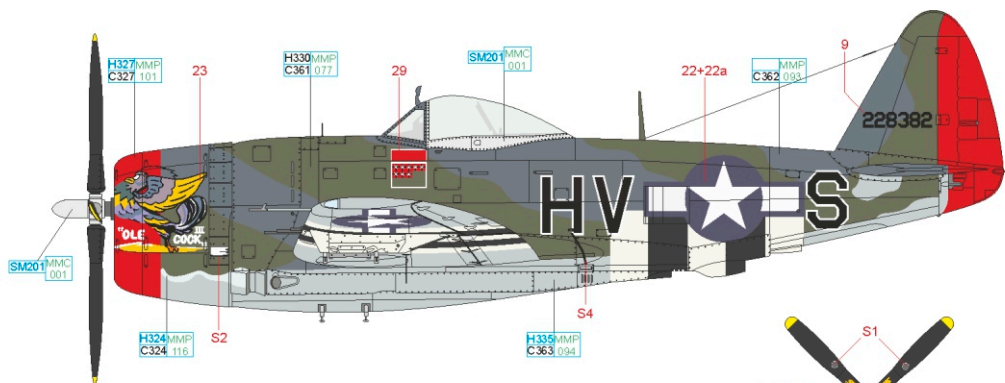

C P-47D-26-RA, s/n 42-28382, Capt. Donavon F. Smith, 61th FS, 56th FG, 8th AF, Boxted, Velká Británie, srpen 1944

LIGHT GRAY	H324/MMP C324 116	RED	H327/MMP C327 101	SUPER FINE SILVER	SM201/MMC 001	
MEDIUM SEA GRAY	H335/MMP C363 094	OCEAN GRAY	MMP C362 093	DARK GREEN	H330/MMP C361 077	
				BLACK	H12/MMP C33 047	
					YELLOW	H329/MMP C329 041