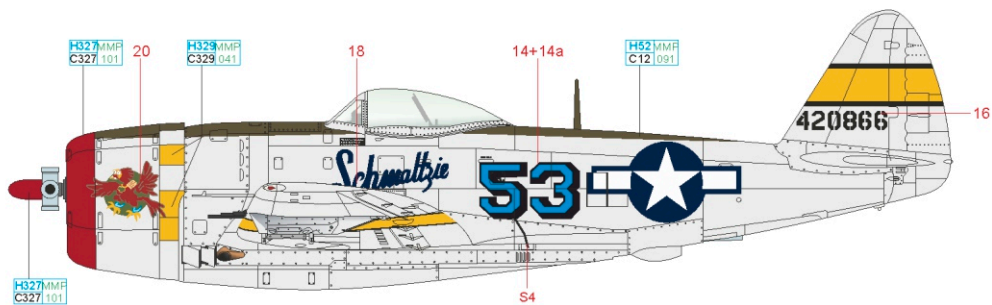

D P-47D-30-RA, s/n 44-20866, Lt. Frank J. Middleton, 65th FS, 57th FG, 12th AF, Korsika, léto 1944

BLACK	H12/MMF C33 047	YELLOW	H329/MMF C329 041	RED	H327/MMF C327 101
OLIVE DRAB	H52/MMF C12 091	GRAY	H53 C13	SUPER FINE SILVER	SM20/MMC 001