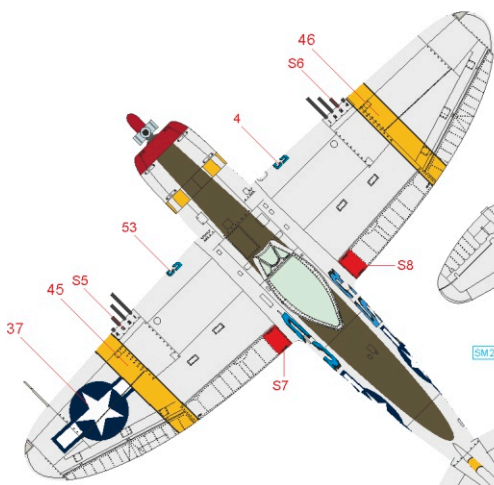

D P-47D-30-RA, s/n 44-20866, Lt. Frank J. Middleton, 65th FS, 57th FG, 12th AF, Korsika, léto 1944

BLACK	H12/MMF C33 047	YELLOW	H329/MMF C329 041	RED	H327/MMF C327 101
OLIVE DRAB	H52/MMF C12 091	GRAY	H53 C13	SUPER FINE SILVER	SM20/MMC 001