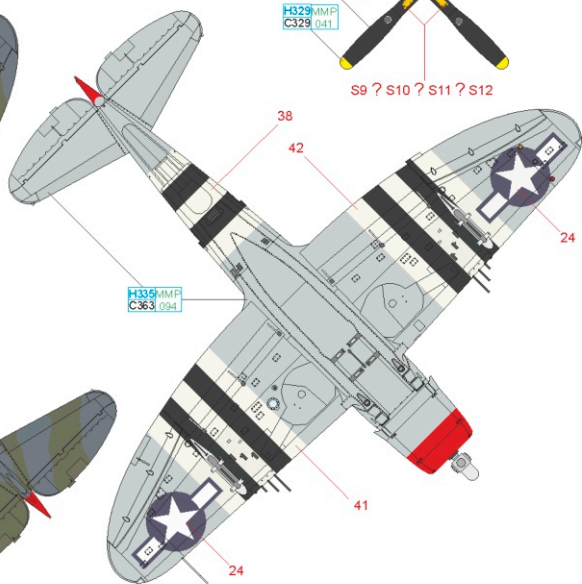

C P-47D-26-RA, s/n 42-28382, Capt. Donavon F. Smith, 61th FS, 56th FG, 8th AF, Boxted, Velká Británie, srpen 1944

LIGHT GRAY	H324/MMP C324 116	RED	H327/MMP C327 101	SUPER FINE SILVER	SM201/MMC 001	
MEDIUM SEA GRAY	H335/MMP C363 094	OCEAN GRAY	MMP C362 093	DARK GREEN	H330/MMP C361 077	
				BLACK	H12/MMP C33 047	
					YELLOW	H329/MMP C329 041