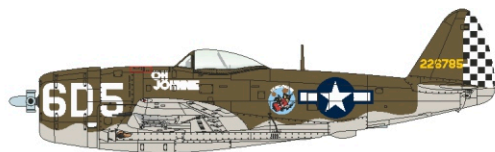

CONTAINS SMALL AND SHARP PARTS.
COLLECTORS ITEM · NOT A TOY

P-47D Bubbletop 1/144

Cat.No. 4464

P-47D-26-RA, Lt. James R. Hopkins, 509th FS, 405th FG, 9th AF, Ophoven, Belgie, březen 1945

P-47D-27-RE, s/n 42-26785, Lt. Raymond L. Knight, 346th FS, 350th FG, 12th AF, Pisa, Itálie, 1945