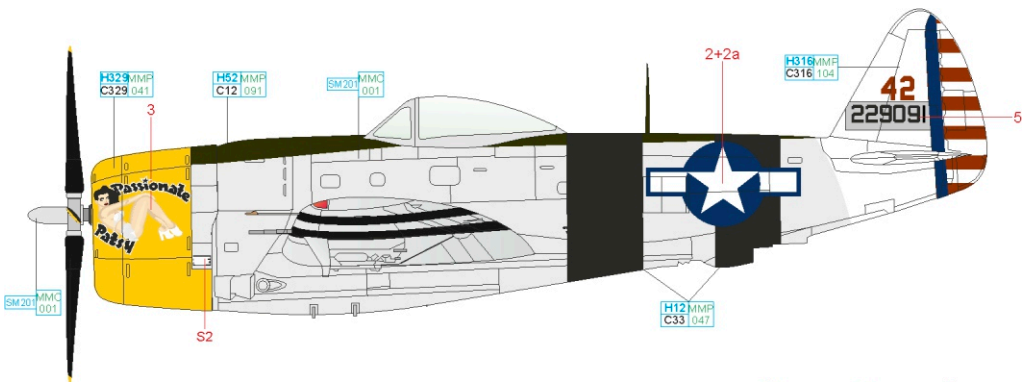

E P-47D-28-RA, s/n 42-29091, Lt. Ralph Barnes, 310th FS, 58th FG, 5th AF, letiště Mačinato, Okinawa, 1945

BLACK	H12/MMF C33 047	YELLOW	H329/MMF C329 041
OLIVE DRAB	H52/MMF C12 091	SUPER FINE SILVER	SM201/MMC 001
		WHITE	H316/MMF C316 104