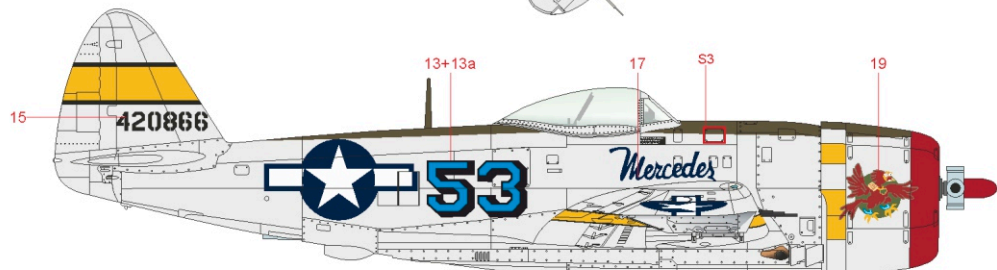

D P-47D-30-RA, s/n 44-20866, Lt. Frank J. Middleton, 65th FS, 57th FG, 12th AF, Korsika, léto 1944

BLACK	H12/MMF C33 047	YELLOW	H329/MMF C329 041	RED	H327/MMF C327 101
OLIVE DRAB	H52/MMF C12 091	GRAY	H53 C13	SUPER FINE SILVER	SM20/MMC 001