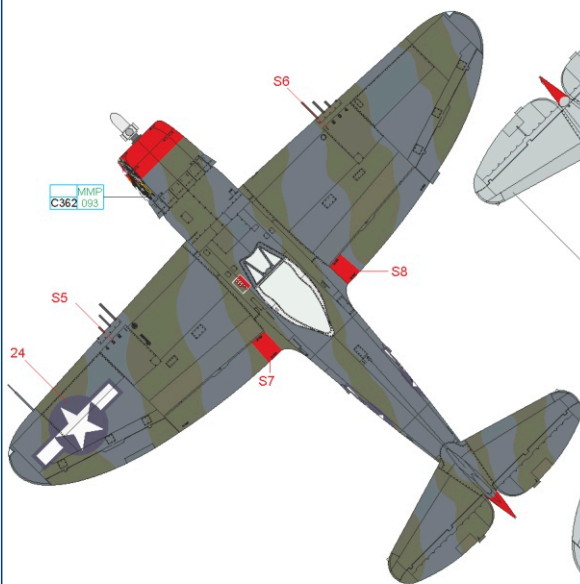

C P-47D-26-RA, s/n 42-28382, Capt. Donavon F. Smith, 61th FS, 56th FG, 8th AF, Boxted, Velká Británie, srpen 1944

LIGHT GRAY	H324/MMP C324 116	RED	H327/MMP C327 101	SUPER FINE SILVER	SM201/MMC 001	
MEDIUM SEA GRAY	H335/MMP C363 094	OCEAN GRAY	MMP C362 093	DARK GREEN	H330/MMP C361 077	
				BLACK	H12/MMP C33 047	
					YELLOW	H329/MMP C329 041