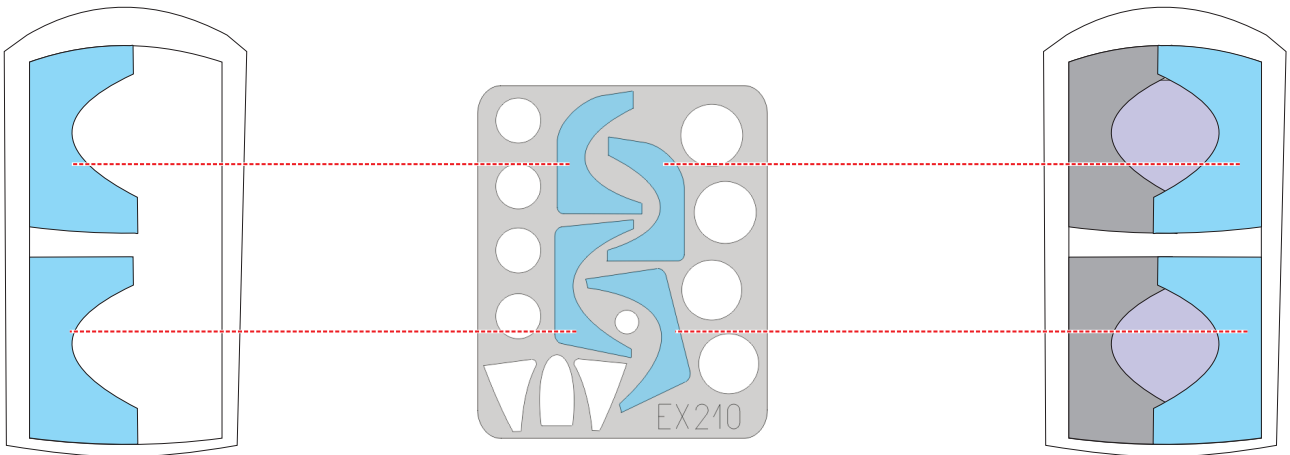

eduard
MASK

B-57 Canberra 1/48

The die-cut mask for accurate canopy frame painting of the
Classic Airframes scale 1/48 KIT

EX 210

LIQUID MASK 