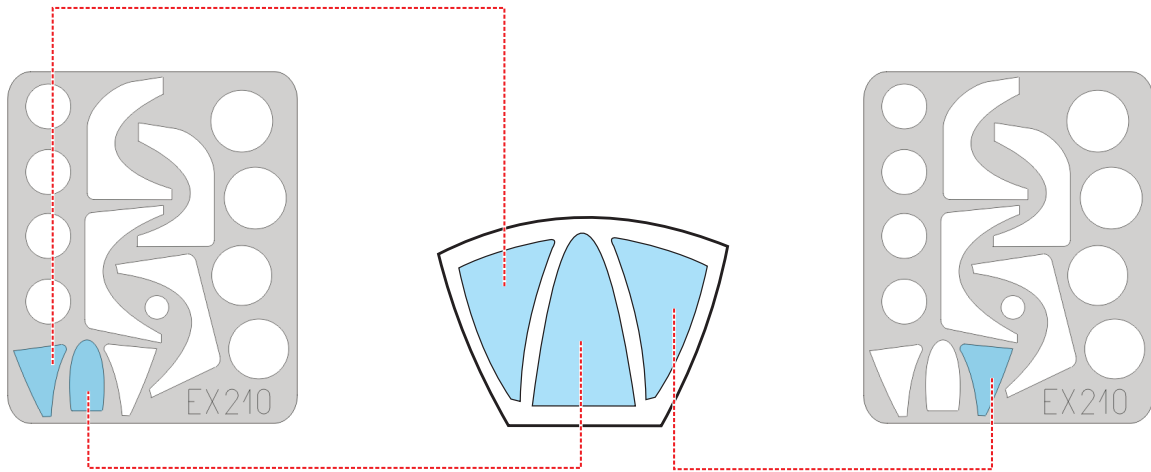

eduard
MASK

B-57 Canberra 1/48

The die-cut mask for accurate canopy frame painting of the
Classic Airframes scale 1/48 KIT

EX 210

LIQUID MASK 