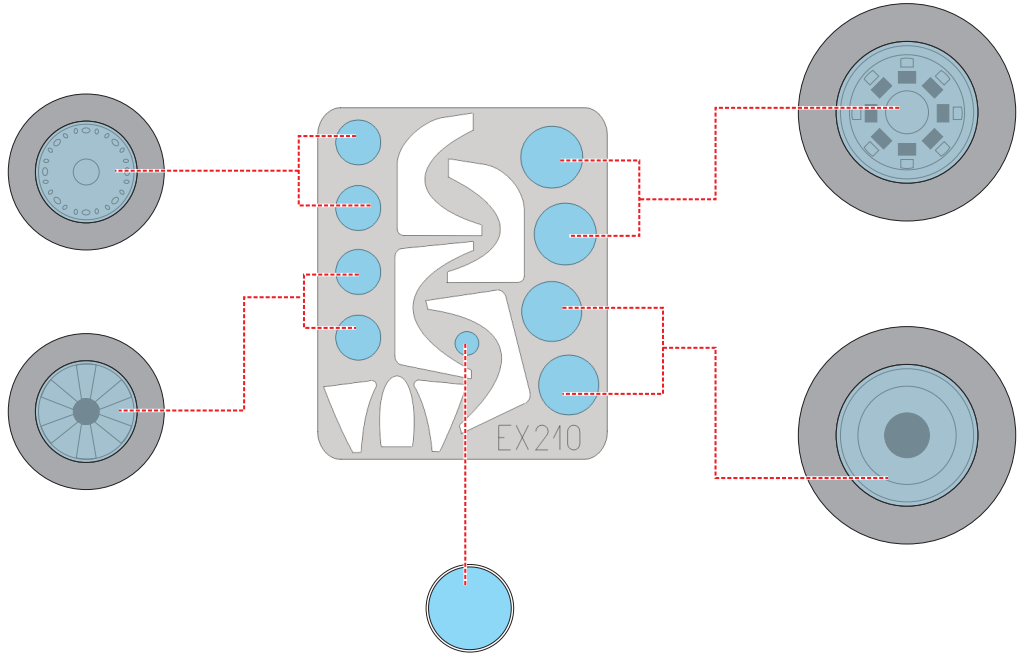

eduard
MASK

B-57 Canberra 1/48

The die-cut mask for accurate canopy frame painting of the
Classic Airframes scale 1/48 KIT

EX 210

LIQUID MASK 