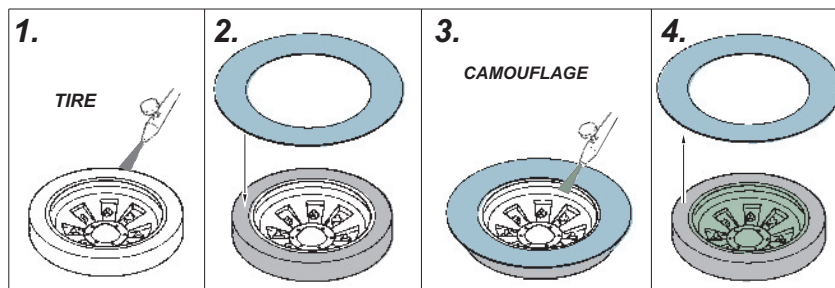

eduard
Express Mask

XT 211

L 4500 Büssing NAG wheels 1/35

A die-cut mask for accurate painting for Academy kit
AFV Club

1/35 KIT

A
KIT
PARTS:
D1,D2,D3

B
KIT
PARTS:
D1,D2,D3