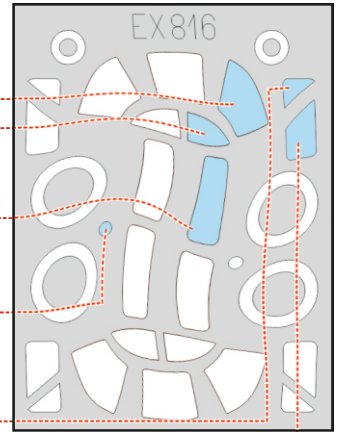

AT-9 Jeep TFace

for kit **DORA WINGS**

scale **1/48**

G12

F13

LIQUID MASK

G12

F14

INSIDE

C5

C7

C8

C1

C2

OUTSIDE

C8