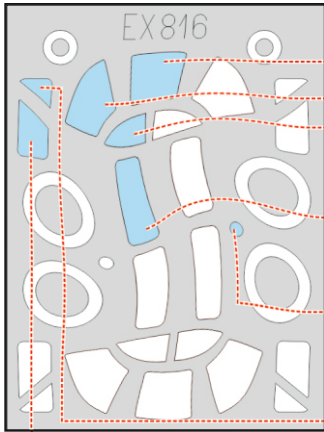

AT-9 Jeep TFace

for kit **DORA WINGS**

scale **1/48**

G12

F13

LIQUID MASK

G12

F14

INSIDE

C5

C7

C8

C1

C2

OUTSIDE

C8