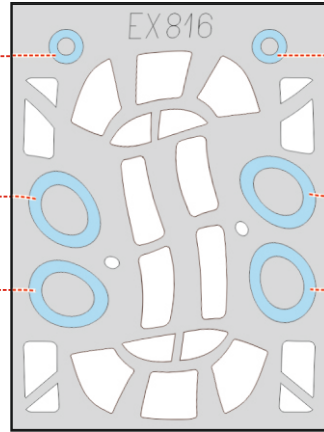

AT-9 Jeep TFace

for kit **DORA WINGS**

scale **1/48**

G12

F13

LIQUID MASK

G12

F14

INSIDE

C5

C7

C8

C1

C2

OUTSIDE

C8