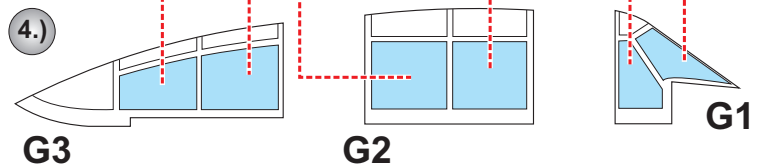

eduard
MASK

EX 294

A6M3 Zero 1/48

The die-cut mask for accurate canopy frame painting of the
Hasegawa scale 1/48 KIT

5.)
INTERIOR COLOR

6.)
CAMOUFLAGE COLOR