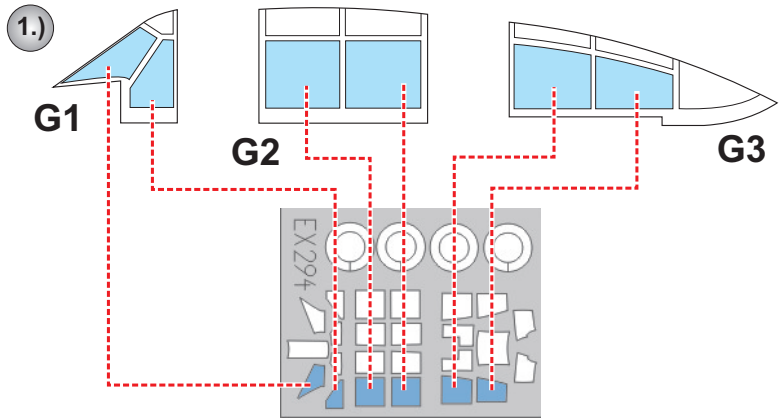

eduard
MASK

EX 294

A6M3 Zero 1/48

The die-cut mask for accurate canopy frame painting of the
Hasegawa scale 1/48 KIT

5.)
INTERIOR COLOR

6.)
CAMOUFLAGE COLOR