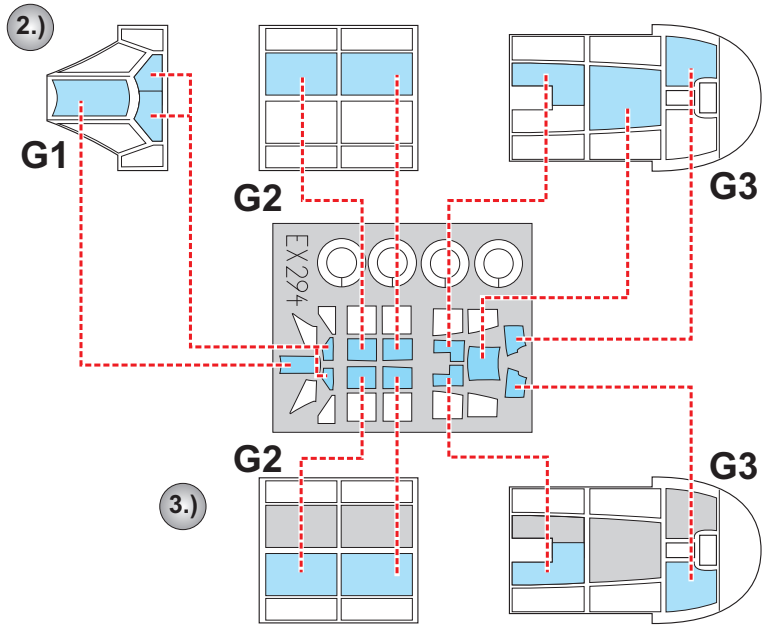

eduard
MASK

EX 294

A6M3 Zero 1/48

The die-cut mask for accurate canopy frame painting of the
Hasegawa scale 1/48 KIT

5.)
INTERIOR COLOR

6.)
CAMOUFLAGE COLOR