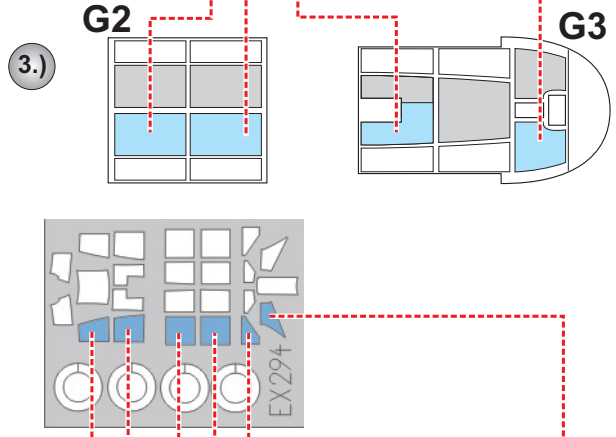

eduard
MASK

EX 294

A6M3 Zero 1/48

The die-cut mask for accurate canopy frame painting of the
Hasegawa scale 1/48 KIT

5.)
INTERIOR COLOR

6.)
CAMOUFLAGE COLOR