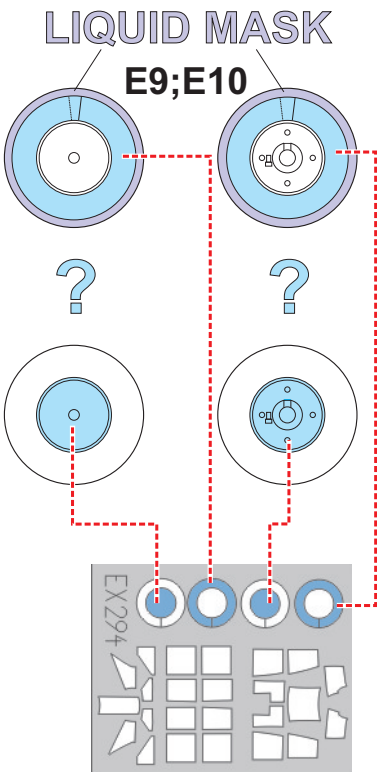

eduard
MASK

EX 294

A6M3 Zero 1/48

The die-cut mask for accurate canopy frame painting of the
Hasegawa scale 1/48 KIT

5.)
INTERIOR COLOR

6.)
CAMOUFLAGE COLOR