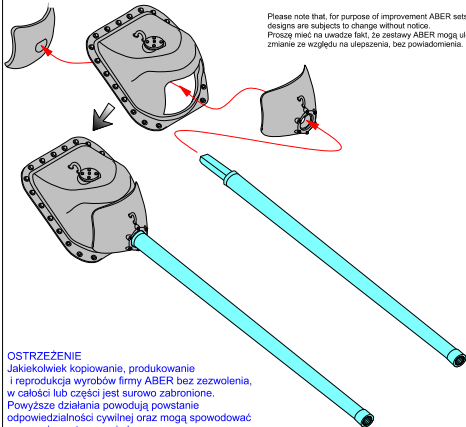

100 mm D-10S barrel for Soviet SU-101 SPA

Lufa do SU-101

1/35 scale update for Trumpeter model

ABER®

35 L-219

WWW.ABER.NET.PL

Made in Poland © 2017

WARNING

Any unauthorized copying, producing and reproducing of ABER company products, or any part thereof, is strictly prohibited and any such action establishes liability for a civil action and may give rise to criminal prosecution.

OSTRZEŻENIE

Jakiegokolwiek kopiowanie, produkowanie i reprodukcja wyrobów firmy ABER bez zezwolenia, w całości lub części jest surowo zabronione. Powyższe działania powodują powstanie odpowiedzialności cywilnej oraz mogą spowodować wszczęcie postępowania karnego.